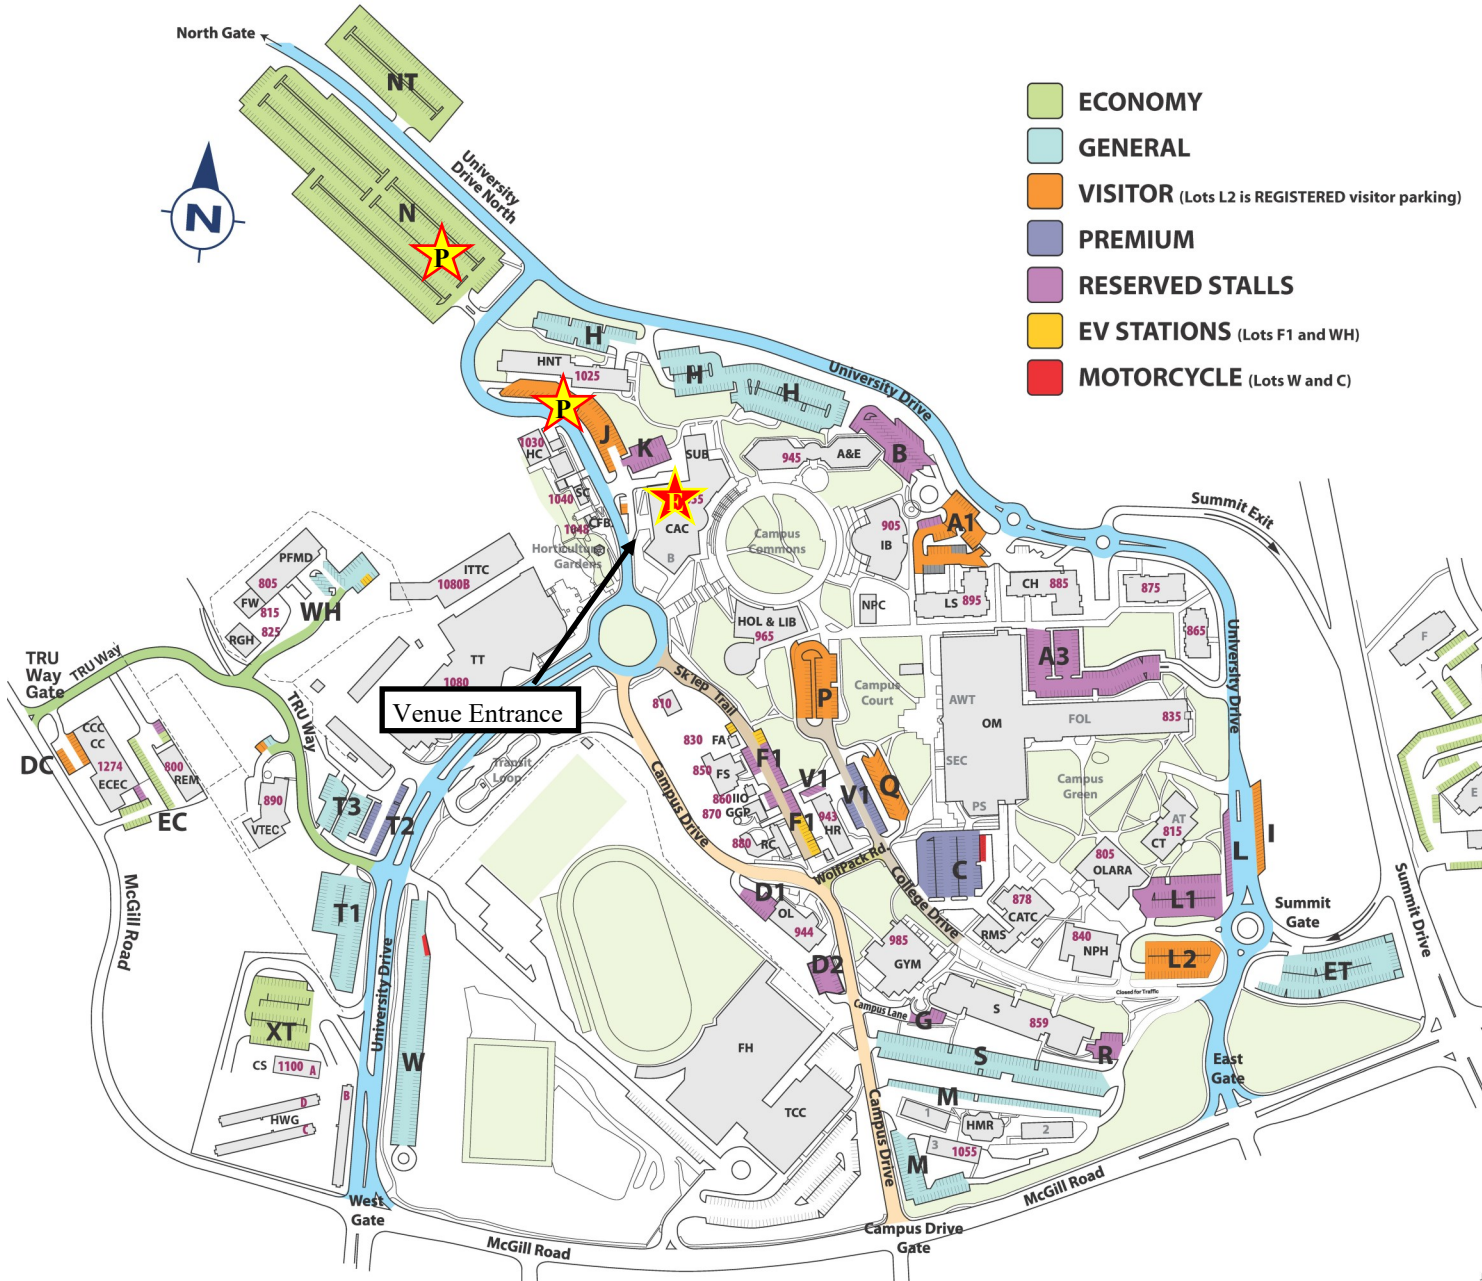

June 4—7, 2026 TRU Conference Centre Kamloops, BC

- ECONOMY**
- GENERAL**
- VISITOR** (Lots L2 is REGISTERED visitor parking)
- PREMIUM**
- RESERVED STALLS**
- EV STATIONS** (Lots F1 and WH)
- MOTORCYCLE** (Lots W and C)

Driving Directions:
Use the “West Gate” entrance on McGill road.

Continue straight to the round-a-bout.

At the round-a-bout, take the 3rd exit.

Parking lot J is to the right shortly after turning from the round-a-bout.

There is a second, larger lot if J is full. Guests will need to continue along University drive around the Residence tower, where the entrance to Lot N will be on the left side.

Physical Address:
1055 University Drive

Parking Lot N:
\$5.00 per day.
Use the QR Code and zone number on the sign located by the entrance of the parking lot to purchase full day economy parking